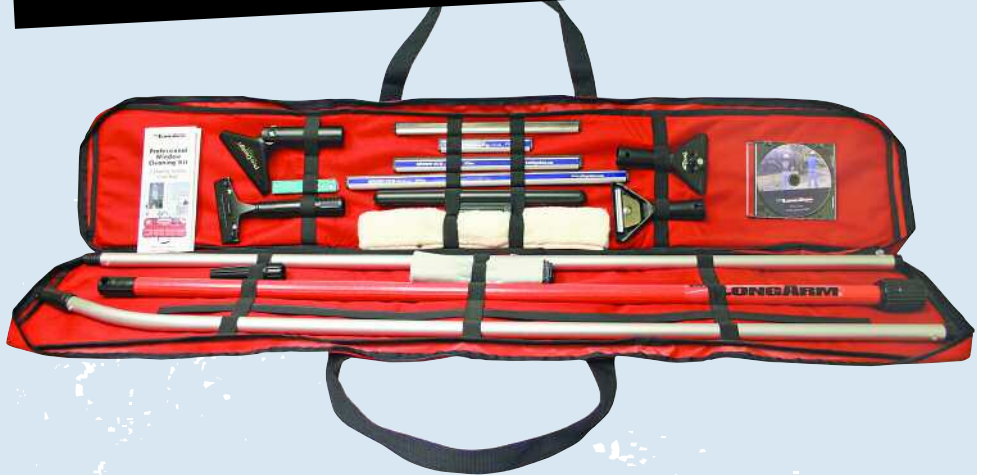

- Easily convert from a traditional straight extension pole to the Pro-Curve extension pole. Simply remove the straight extension tube and insert the Pro-Curve® extension tube into the handle and you're ready to use the Pro-Curve® system.
- The Pro-Curve® Window Cleaning System has distinct advantages over the traditional method of cleaning windows. With the Pro-Curve® System you can clean windows from top to bottom without removing the squeegee handle from the extension pole.
- Canvas bag with shoulder straps and zippered pocket included.

4'-8' Professional Window Cleaning Kit (Shown)
Model #1007

4'-12' Professional Window Cleaning Kit
Model #10073

Now comes with Sörbo® 3x4 Channels & Premium Sörbo® 3x4 Squeegee Rubber!

MODEL #1007 CONTAINS:

- 1 section 4' (1.2 m) Composite Fiberglass Handle reaches 4'-8' (1.2 m-2.4 m) when assembled with extension tube. Use with straight extension tube or "ProCurve®" extension tube. Not sold separately.
- 4' (1.2 m) "Straight" Aluminum Extension Tube with cone adaptor end. Sold with handle as Model #32081.
- 4' (1.2 m) "ProCurve®" Extension Tube with ProCurve® taper fitting. Sold with handle as Model #3108.
- Two "ProCurve®" Window Washer/Squeegee Handles-Model #1025.
- Sörbo 3x4 Channels with Premium Sörbo 3x4 Squeegee Rubber 6" (15 cm)-12" (30 cm)-18" (45 cm). Not sold separately.
- 14" (35 cm) Wash Bar-Model #0314. Deluxe Wash Sleeve-Model #0714.
- ProDesign Squeegee Handle-Model #1000.
- 12" Stainless Steel Squeegee with Premium Rubber-Model #1712.
- 36" (90 cm) Premium Rubber Replacement-Model #1336.
- Microfiber Glass Cleaning Cloth-Model #0735.
- Scraper-Model #1604. 10 Replacement Blades-Model #1605.
- "ProCurve®" window cleaning video DVD and instructions.

MODEL #10073 CONTAINS:

- 2 section 8' (2.4 m) Composite Fiberglass Handle reaches 4'-12' (1.2 m-3.6 m) when assembled with extension tube. Use with straight extension tube or "ProCurve®" extension tube. Not sold separately