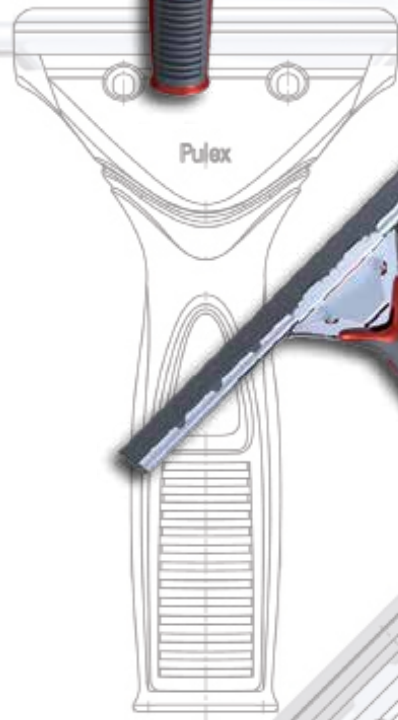

**Full range - professional
squeegees in over 150
versions, channel and
blade lengths from 15
to 90 cm.**

Technolite window squeegee

Description	Code	Pack	cm	inch
Technolite window squeegee complete • Triple locking of the channel and rubber	TERG0154	10	25	10
	TERG0155	10	30	12
	TERG0156	10	35	14
	TERG0157	10	40	16
	TERG0158	10	45	18
	TERG0159	10	50	20
	TERG0160	10	55	22
Technolite window squeegee handle • Ergonomic design • Non-slip rubber	IMPU0078	10	//	//
Stainless steel channel with rubber • Reinforced channel	SUPP0158	25	25	10
	SUPP0159	25	30	12
	SUPP0160	25	35	14
	SUPP0311	25	40	16
	SUPP0161	25	45	18
	SUPP0312	25	50	20
SUPP0162	25	55	22	

Brass window squeegee

Description	Code	Pack	cm	inch	
Brass window squeegee complete • Super professional and resistant • Glittered and fire painted • Soft rubber blade	TERG0042	10	15	6	
	TERG0043	10	20	8	
	TERG0044	10	25	10	
	TERG0045	10	30	12	
	TERG0046	10	35	14	
	TERG0047	10	40	16	
	TERG0048	10	45	18	
	TERG0049	10	50	20	
	TERG0050	10	55	22	
	Brass window squeegee handle • Protective treatment with double coating hot	IMPU0051	10	//	//
Brass channel with soft rubber blade and clips • Extra-stiff brass • Adjustable rubber tension	SUPP0163	25	15	6	
	SUPP0164	25	20	8	
	SUPP0165	25	25	10	
	SUPP0166	25	30	12	
	SUPP0167	25	35	14	
	SUPP0168	25	40	16	
	SUPP0169	25	45	18	
	SUPP0170	25	50	20	
SUPP0171	25	55	22		
Clip for brass, swivel and alumax 	CLIP0003	100	//	//	

Stainless steel squeegee

Description	Code	Pack	cm	inch
Stainless steel window squeegee complete • Resistant and non-deformable • Safe, rounded edges and corners	TERG0029	10	15	6
	TERG0030	10	20	8
	TERG0031	10	25	10
	TERG0032	10	30	12
	TERG0033	10	35	14
	TERG0034	10	40	16
	TERG0035	10	45	18
	TERG0036	10	50	20
Stainless steel handle • Easy and safe channel locking • Assembled with a blade holder becomes a scraper	IMPU0048	10	//	//
Stainless steel channel with rubber • Non-deformable	SUPP0149	25	15	6
	SUPP0150	25	20	8
	SUPP0151	25	25	10
	SUPP0152	25	30	12
	SUPP0153	25	35	14
	SUPP0154	25	40	16
	SUPP0155	25	45	18
	SUPP0156	25	50	20
	SUPP0157	25	55	22

Long handle window squeegee (stainless steel)

Description	Code	Pack	cm	inch
Long handle window squeegee complete • Extra wide grip for better ergonomoy	TERG0038	10	25	10
	TERG0039	10	35	14
	TERG0040	10	45	18
	TERG0041	10	55	22
Long handle • Triple locking of channel and rubber	IMPU0050	10	//	//
Channel for long handle with rubber 	SUPP0158	25	25	10
	SUPP0160	25	35	14
	SUPP0161	25	45	18
	SUPP0162	25	55	22

Aluminum and plastic window squeegee

Description	Code	Pack	cm	inch
Aluminum window squeegee complete • Lighter and faster	TERG0016	10	15	6
	TERG0017	10	20	8
	TERG0018	10	25	10
	TERG0019	10	30	12
	TERG0020	10	35	14
	TERG0021	10	40	16
	TERG0022	10	45	18
Aluminum handle • Special high-resistance aluminum	IMPU0047	10	//	//