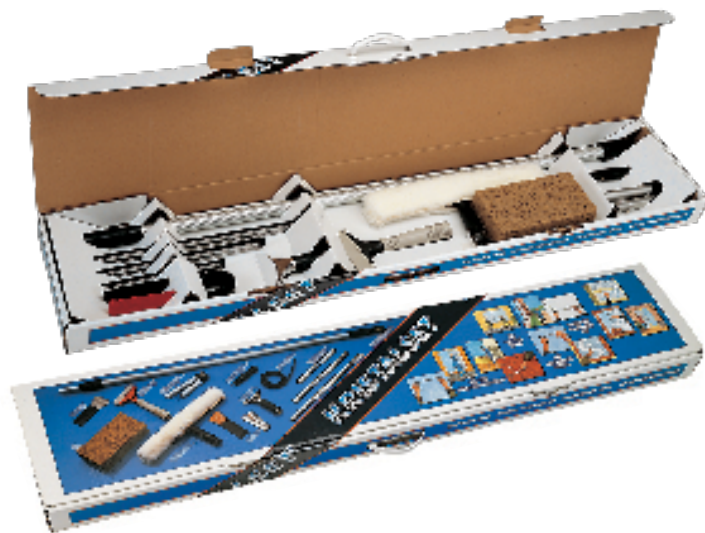

Kristalset

A complete set of tools ready to use.

The easiest way to become a professional window cleaner.

Description	Code	Pack	cm	inch
"Kristalset" complete set of for window cleaning	COMB0006	1	//	//
1 window washer complete (cm 35)				
1 stainless steel handle				
1 replacement rubber (cm 92)				
3 channels with rubber (cm 25 - 35 - 45)				
1 telescopic pole two pieces (2 x 2,25 m)				
1 scraper with 5 blades				
1 floor and window scraper				
5 blades for scraper				
1 sponge				
1 joint for telescopic pole				
1 end cone for telescopic pole