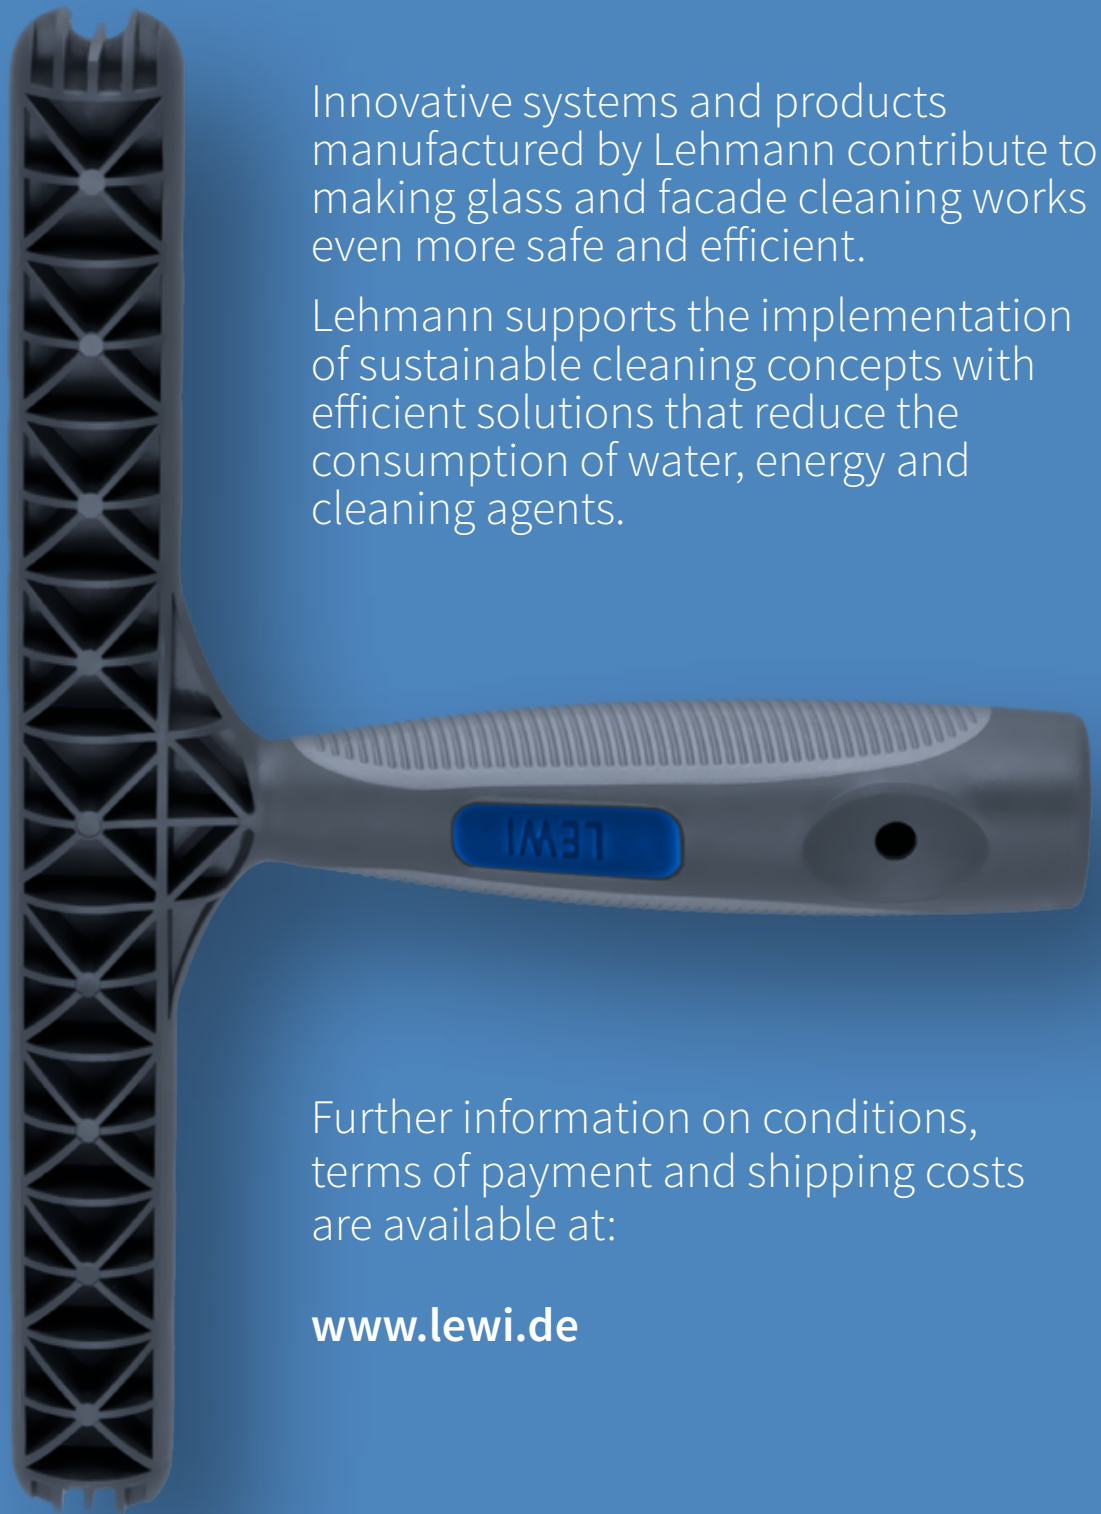

Innovative systems and products manufactured by Lehmann contribute to making glass and facade cleaning works even more safe and efficient.

Lehmann supports the implementation of sustainable cleaning concepts with efficient solutions that reduce the consumption of water, energy and cleaning agents.

Further information on conditions, terms of payment and shipping costs are available at:

www.lewi.de