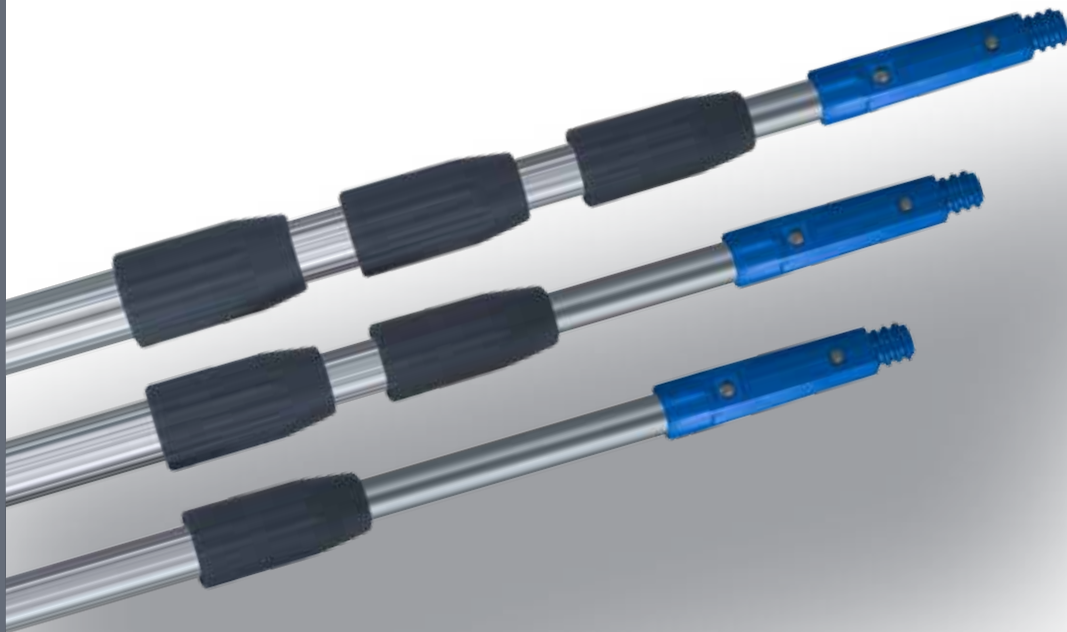

Telescopic pole system

	Two-section.	Length / cm	Art.No.	PU	
	High-quality processing and very stable.	120 (2x60)	12000	10	
	A specifically adjusted sliding block secures against rotation. For safe working without ladder, directly from the ground.	250 (2x125)	12001	10	
	Material: aluminium, plastic	300 (2x150)	12002	10	
	With safety conus and clip lock	400 (2x200)	12003	10	
		500 (2x250)	12004	10	
		600 (2x300)	12005	4	

Telescopic pole system

	Three-section.	Length / cm	Art.No.	PU	
	High-quality processing and very stable.	300 (3x100)	12006	10	
	A specifically adjusted sliding block secures against rotation. For safe working without ladder, directly from the ground.	450 (3x150)	12007	10	
	Material: aluminium, plastic	600 (3x200)	12008	10	
	With safety conus and clip lock	750 (3x250)	12009	4	
		900 (3x300)	12010	4	

Telescopic pole system

	Four-section.	Length / cm	Art.No.	PU	
	High-quality processing and very stable.	400 (4x100)	12011	10	
	A specifically adjusted sliding block secures against rotation. For safe working without ladder, directly from the ground.	600 (4x150)	12012	10	
	Material: aluminium, plastic	800 (4x200)	12013	10	
	With safety conus and clip lock	1000 (4x250)	12014	4	
		1200 (4x300)	12015	4	
		1600 (4x400)	12016	4	

Order of 10 items sorted each possible

■ Shipment effected by forwarding agent

All prices (per piece in EUR) are quoted plus tax