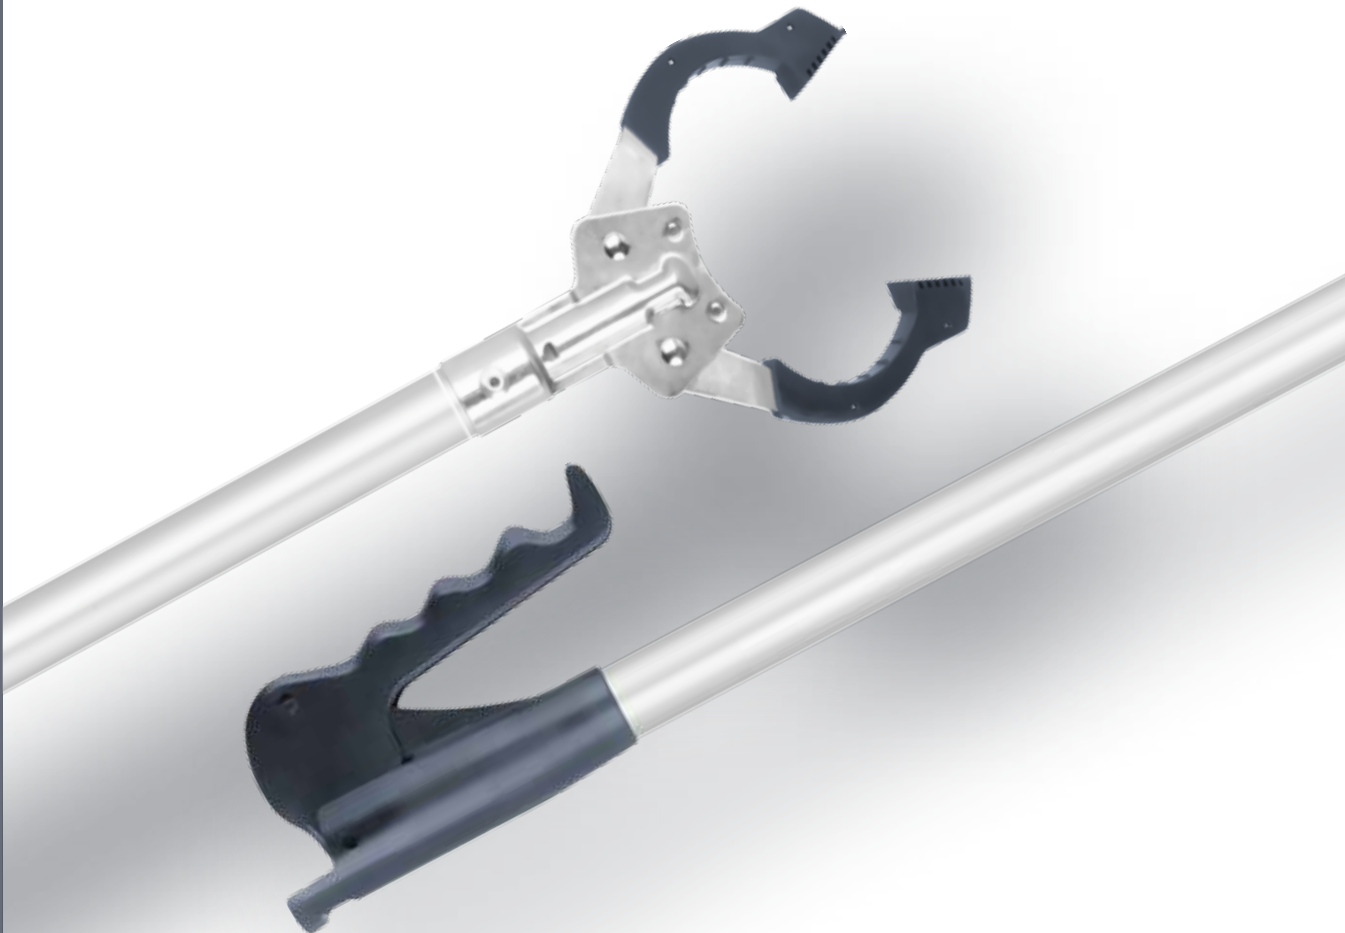

Gripper

Grabbing without bending.
For comfortable, safe and hygienic
waste removal.

Material: plastic, aluminium

Length / cm	Art.No.	PU
40	12502	10
100	12503	10
150	12504	10
200	12505	10

Neoprene gloves

Glued and double-sewn.
The proven glove against cold.
Anti-slip surface for a firm grip.

Material: neoprene

	Art.No.	PU
small	12506	1
medium	12507	1
large	12508	1
x - large	12509	1

Gloves for glass cleaning

High tensile strength.
Perfect wearing comfort.
Protects hands during cleaning works.

Palm area napped

	Art.No.	PU
small	12510	12
medium	12511	12
large	12512	12
x - large	12513	12