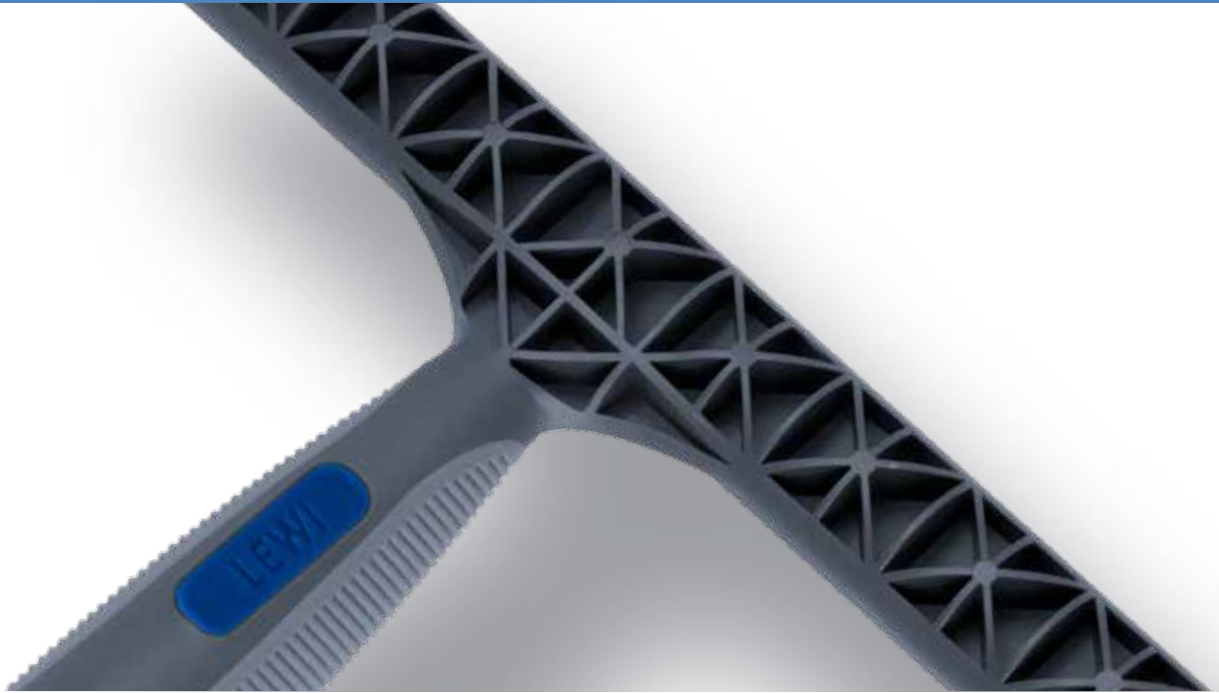

## LEWI Telescopic poles. Perfect professional solutions.

- Reliable locking technology with special cone and slide block
- More stable and secure than conventional systems
- No twisting of the pole  
Tools remain firmly secured
- Individual adaptations and special sizes possible
- Also available as water-conducting version

## LEWI wiper rubber. Top quality.

- Specially formed and vulcanized
- Flawless wiping thanks to precisely manufactured edges.
- Extremely elastic – slides easily and fast
- Durable and reliable in daily use
- For cleaning free of streaks during all seasons

## Sleeve „White Star“

Fabric of high-quality fibres, shag-pile.  
For fast cleaning of glass and surfaces.  
Good cleaning power. Easy to wash out.  
**With push button**

Length / cm	Art.No.	PU
25	10000	10
35	10001	10
45	10002	10