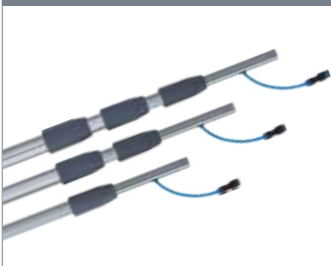

Water fed telescopic pole

For the LEWI Indoor Cleaning System.

Proven professional quality. Enables fast and safe work without twisting. Perfectly leak-proof and non-drip.

Material: aluminium, plastic, PE hose

Length / cm	Art.No.	PU	
250 (2 x 125)	17003	1	
300 (3 x 100)	17004	1	
400 (4 x 100)	17005	1	
600 (4 x 150)	17006	1	
800 (4 x 200)	17007	1	
1000 (4 x 250)	17008	1